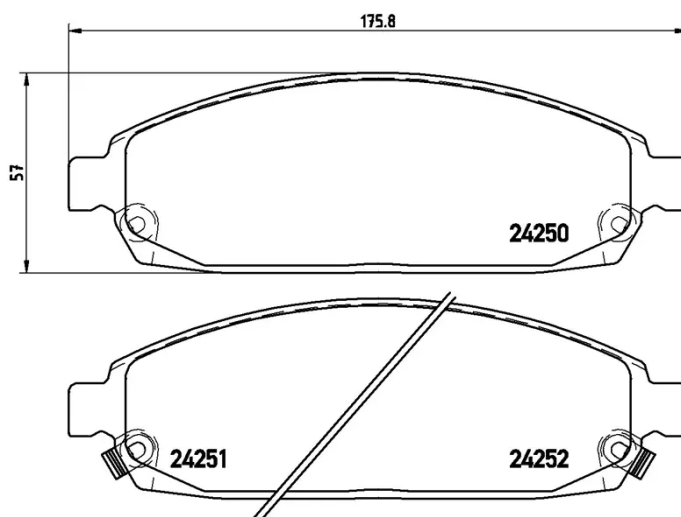

### Technical specifications

|                      |                          |                              |
|----------------------|--------------------------|------------------------------|
| EAN code             | Axle                     | Thickness                    |
| <b>8020584060896</b> | <b>Front</b>             | <b>19 mm</b>                 |
| Width                | Height                   | Braking system               |
| <b>176 mm</b>        | <b>57 mm</b>             | <b>Akebono</b>               |
| Wear indicator       | WVA number               | Accessories                  |
| <b>Acoustic</b>      | <b>24252,24250,24251</b> | <b>With anti-squeal shim</b> |