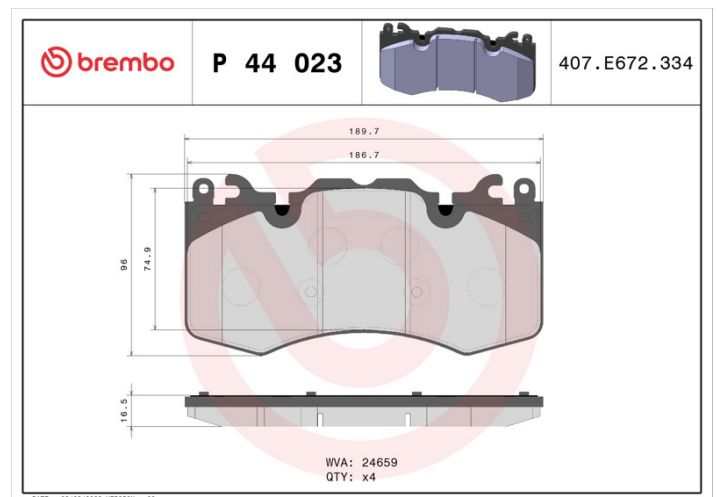

BRAKE PAD

P 44 023

The P 44 023 brake pad is synonymous with reliability

The Brembo brake pad guarantees ultimate safety when braking thanks to the use of more than 100 different compounds, designed according to the type of vehicle and use. Stopping distances reduced to a minimum, maximum driving comfort and silent operation are the most important features of Brembo materials. Brembo brake pads are supplied together with an extensive range of accessories and assembly kits for professional-standard installation.

- ✓ OE-equivalent
- ✓ Brembo quality
- ✓ ECE-R90 certificate
- ✓ Safety
- ✓ Performance
- ✓ Comfort

Technical specifications

EAN code	Axle	Thickness
8020584110119	Front	17 mm
Width	Height	Braking system
190 mm	96 mm	Brembo
Wear indicator	WVA number	
Prepared for wear indicator	24659	