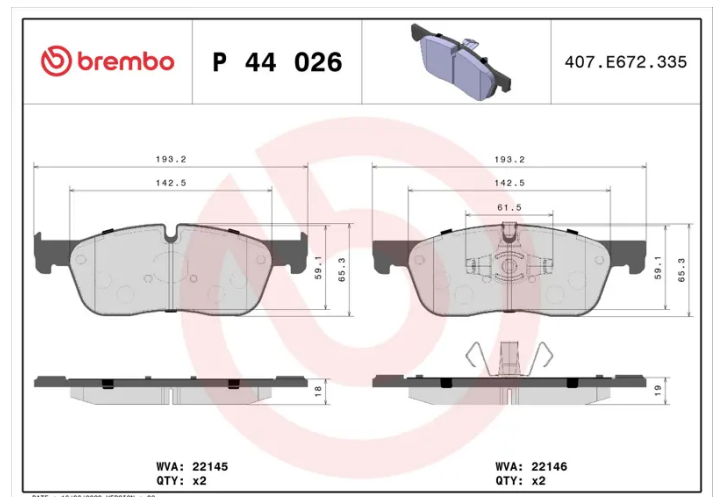

BRAKE PAD

P 44 026

The P 44 026 brake pad is synonymous with reliability

The Brembo brake pad guarantees ultimate safety when braking thanks to the use of more than 100 different compounds, designed according to the type of vehicle and use. Stopping distances reduced to a minimum, maximum driving comfort and silent operation are the most important features of Brembo materials. Brembo brake pads are supplied together with an extensive range of accessories and assembly kits for professional-standard installation.

- ✓ OE-equivalent
- ✓ Brembo quality
- ✓ ECE-R90 certificate
- ✓ Safety
- ✓ Performance
- ✓ Comfort
- ✓ With accessories

Technical specifications

EAN code 8020584084755	Axle Front	Thickness 18 mm
Width 193 mm	Height 66 mm	Braking system Teves
Wear indicator Prepared for wear indicator	WVA number 22145,22146	Accessories With accessories With anti-squeal shim With piston clip