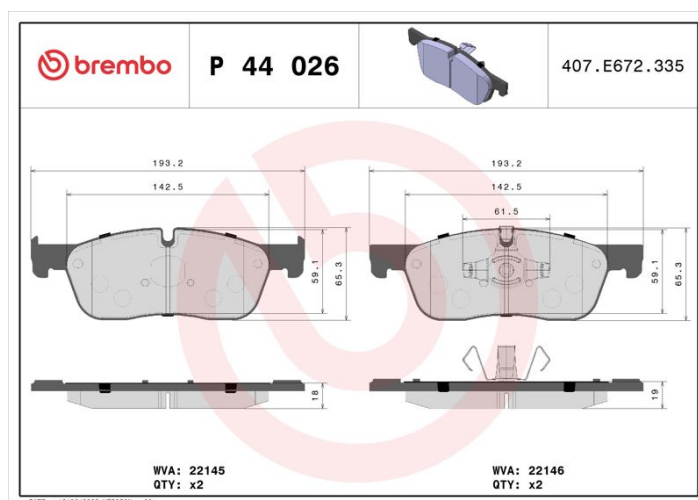

BRAKE PAD

P 44 026

The P 44 026 brake pad is synonymous with reliability

The Brembo brake pad guarantees ultimate safety when braking thanks to the use of more than 100 different compounds, designed according to the type of vehicle and use. Stopping distances reduced to a minimum, maximum driving comfort and silent operation are the most important features of Brembo materials. Brembo brake pads are supplied together with an extensive range of accessories and assembly kits for professional-standard installation.

- ✓ OE-equivalent
- ✓ Brembo quality
- ✓ ECE-R90 certificate
- ✓ Safety
- ✓ Performance
- ✓ Comfort

Technical specifications

EAN code 8020584084755	Axle Front	Thickness 18 mm
Width 193 mm	Height 66 mm	Braking system Teves
Wear indicator Prepared for wear indicator	WVA number 22145,22146	Accessories With piston clip