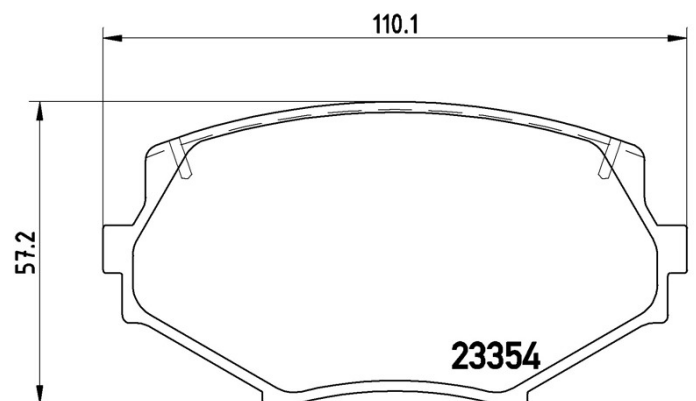

BRAKE PAD

P 49 020

The P 49 020 brake pad is synonymous with reliability

The Brembo brake pad guarantees ultimate safety when braking thanks to the use of more than 100 different compounds, designed according to the type of vehicle and use. Stopping distances reduced to a minimum, maximum driving comfort and silent operation are the most important features of Brembo materials. Brembo brake pads are supplied together with an extensive range of accessories and assembly kits for professional-standard installation.

- ✓ OE-equivalent
- ✓ Brembo quality
- ✓ ECE-R90 certificate
- ✓ Safety
- ✓ Performance
- ✓ Comfort
- ✓ With accessories

Technical specifications

EAN code	Axle	Thickness
8020584053577	Front	14 mm
Width	Height	Braking system
110 mm	57 mm	Sumitomo
Wear indicator	WVA number	Accessories
Acoustic	23354	With accessories