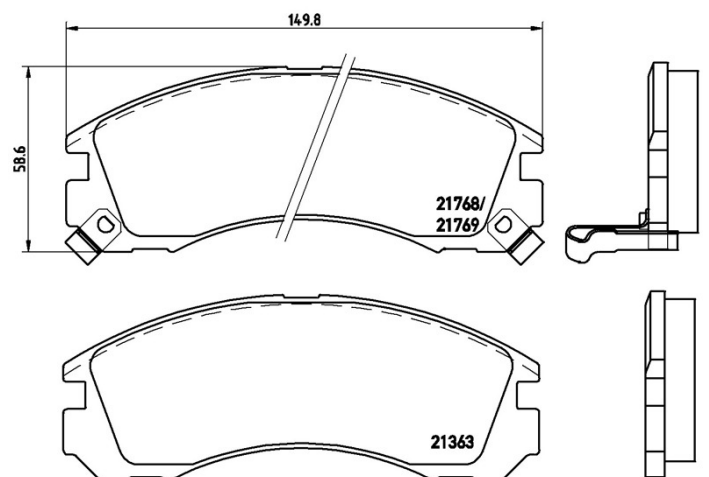

### Technical specifications

EAN code	Axle	Thickness
<b>8020584054642</b>	<b>Front</b>	<b>16 mm</b>
Width	Height	Braking system
<b>150 mm</b>	<b>59 mm</b>	<b>Akebono</b>
Wear indicator	WVA number	
<b>Acoustic</b>	<b>21768,21769,21363</b>	