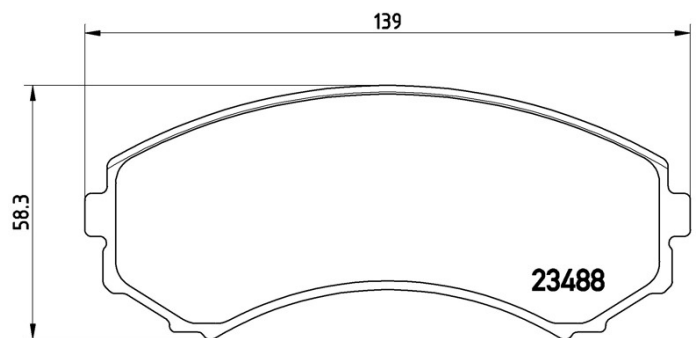

BRAKE PAD

P 54 029

The P 54 029 brake pad is synonymous with reliability

The Brembo brake pad guarantees ultimate safety when braking thanks to the use of more than 100 different compounds, designed according to the type of vehicle and use. Stopping distances reduced to a minimum, maximum driving comfort and silent operation are the most important features of Brembo materials. Brembo brake pads are supplied together with an extensive range of accessories and assembly kits for professional-standard installation.

- ✓ OE-equivalent
- ✓ Brembo quality
- ✓ ECE-R90 certificate
- ✓ Safety
- ✓ Performance
- ✓ Comfort

Technical specifications

EAN code	Axle	Thickness
8020584054765	Front	16 mm
Width	Height	Braking system
139 mm	58 mm	Sumitomo
Wear indicator	WVA number	
Acoustic	23488	