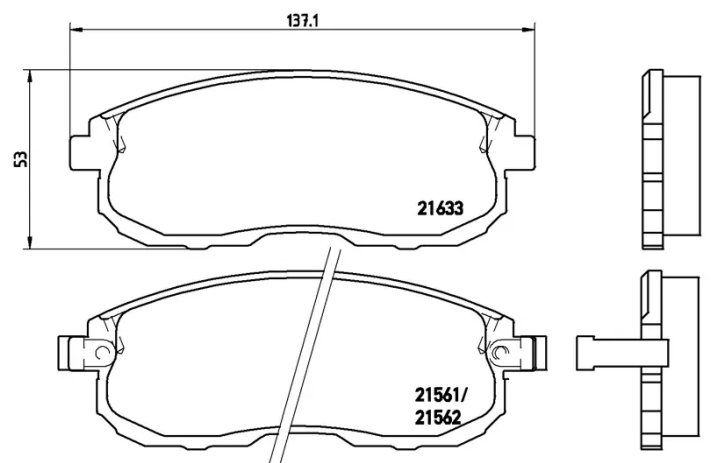

BRAKE PAD

P 56 021

The P 56 021 brake pad is synonymous with reliability

The Brembo brake pad guarantees ultimate safety when braking thanks to the use of more than 100 different compounds, designed according to the type of vehicle and use. Stopping distances reduced to a minimum, maximum driving comfort and silent operation are the most important features of Brembo materials. Brembo brake pads are supplied together with an extensive range of accessories and assembly kits for professional-standard installation.

- ✓ OE-equivalent
- ✓ Brembo quality
- ✓ ECE-R90 certificate
- ✓ Safety
- ✓ Performance
- ✓ Comfort

Technical specifications

EAN code 8020584055014	Axle Front	Thickness 17 mm
Width 137 mm	Height 53 mm	Braking system Sumitomo
Wear indicator Acoustic	WVA number 21561,21562,21633	Accessories With anti-squeal shim