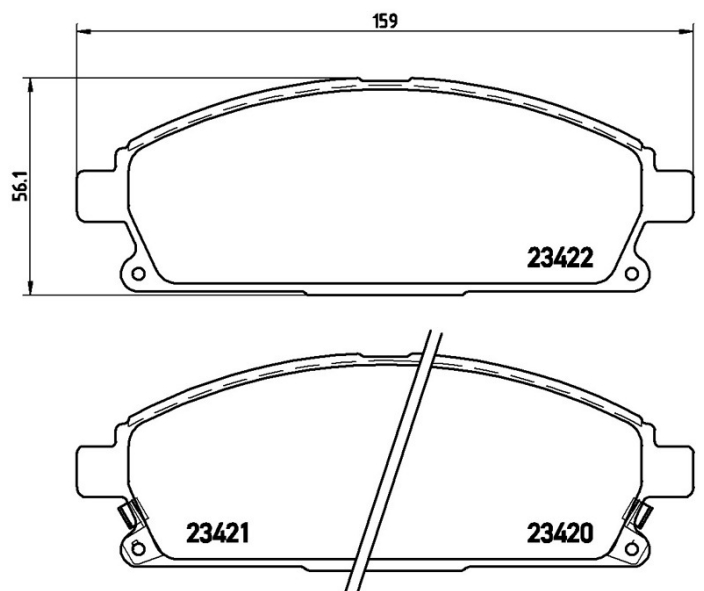

BRAKE PAD

P 56 040

The P 56 040 brake pad is synonymous with reliability

The Brembo brake pad guarantees ultimate safety when braking thanks to the use of more than 100 different compounds, designed according to the type of vehicle and use. Stopping distances reduced to a minimum, maximum driving comfort and silent operation are the most important features of Brembo materials. Brembo brake pads are supplied together with an extensive range of accessories and assembly kits for professional-standard installation.

- ✓ OE-equivalent
- ✓ Brembo quality
- ✓ ECE-R90 certificate
- ✓ Safety
- ✓ Performance
- ✓ Comfort

Technical specifications

EAN code	Axle	Thickness
8020584055205	Front	17 mm
Width	Height	Braking system
159 mm	56 mm	Nissin
Wear indicator	WVA number	
Acoustic	23421,23420,23422	