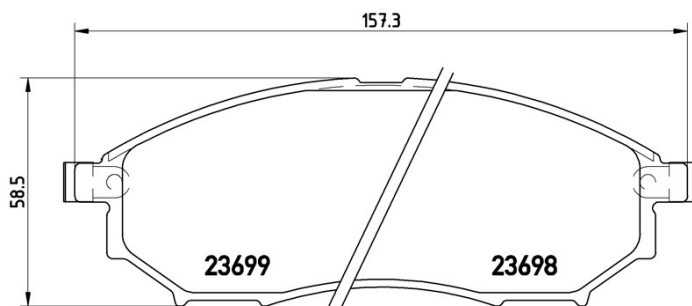

BRAKE PAD

P 56 058

The P 56 058 brake pad is synonymous with reliability

The Brembo brake pad guarantees ultimate safety when braking thanks to the use of more than 100 different compounds, designed according to the type of vehicle and use. Stopping distances reduced to a minimum, maximum driving comfort and silent operation are the most important features of Brembo materials. Brembo brake pads are supplied together with an extensive range of accessories and assembly kits for professional-standard installation.

- ✓ OE-equivalent
- ✓ Brembo quality
- ✓ ECE-R90 certificate
- ✓ Safety
- ✓ Performance
- ✓ Comfort

Technical specifications

EAN code	Axle	Thickness
8020584061435	Front	16 mm
Width	Height	Braking system
157 mm	59 mm	Sumitomo
Wear indicator	WVA number	
Acoustic	23698,23699	