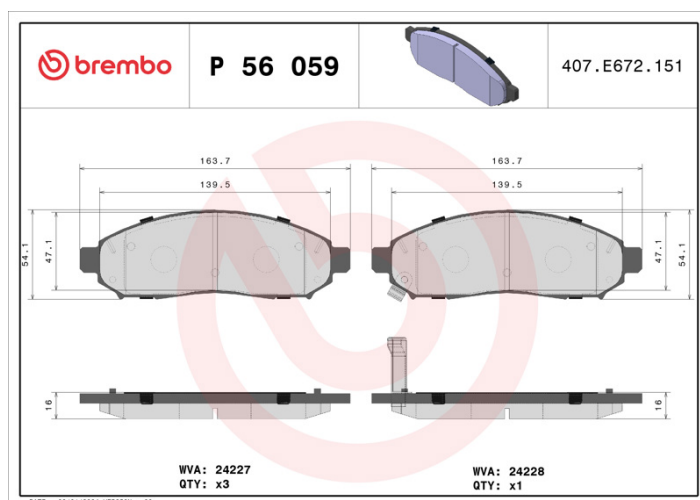

BRAKE PAD

P 56 059

The P 56 059 brake pad is synonymous with reliability

The Brembo brake pad guarantees ultimate safety when braking thanks to the use of more than 100 different compounds, designed according to the type of vehicle and use. Stopping distances reduced to a minimum, maximum driving comfort and silent operation are the most important features of Brembo materials. Brembo brake pads are supplied together with an extensive range of accessories and assembly kits for professional-standard installation.

- ✓ OE-equivalent
- ✓ Brembo quality
- ✓ ECE-R90 certificate
- ✓ Safety
- ✓ Performance
- ✓ Comfort

Technical specifications

EAN code 8020584061442	Axle Front	Thickness 17 mm
Width 164 mm	Height 54 mm	Braking system Tokico
Wear indicator Acoustic	WVA number 24227,24228	