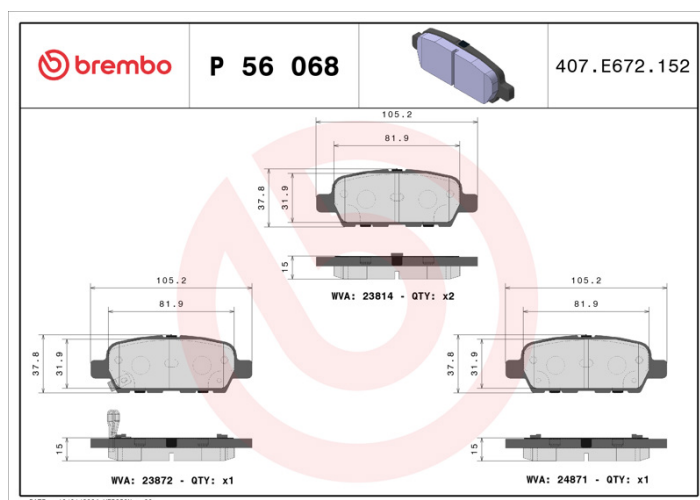

BRAKE PAD

P 56 068

The P 56 068 brake pad is synonymous with reliability

The Brembo brake pad guarantees ultimate safety when braking thanks to the use of more than 100 different compounds, designed according to the type of vehicle and use. Stopping distances reduced to a minimum, maximum driving comfort and silent operation are the most important features of Brembo materials. Brembo brake pads are supplied together with an extensive range of accessories and assembly kits for professional-standard installation.

- ✓ OE-equivalent
- ✓ Brembo quality
- ✓ ECE-R90 certificate
- ✓ Safety
- ✓ Performance
- ✓ Comfort

Technical specifications

EAN code 8020584090695	Axle Rear	Thickness 14 mm
Width 105 mm	Height 39 mm	Braking system Akebono
Wear indicator Acoustic	WVA number 24872,24871	