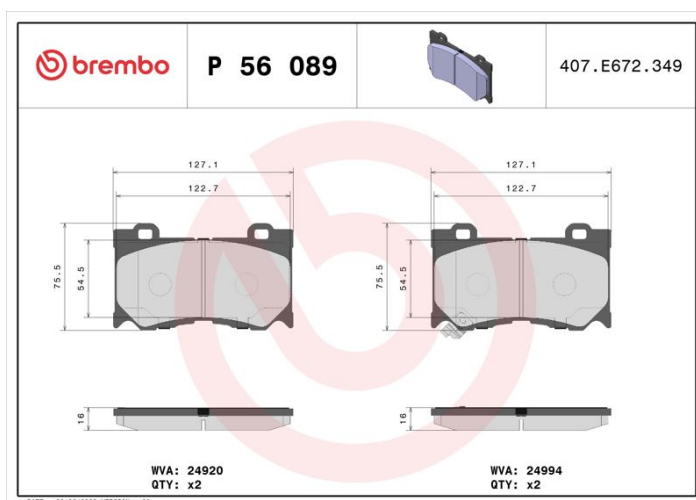

### Technical specifications

EAN code <b>8020584104798</b>	Axle <b>Front</b>	Thickness <b>16 mm</b>
Width <b>127 mm</b>	Height <b>76 mm</b>	Braking system <b>Akebono</b>
Wear indicator <b>Acoustic</b>	WVA number <b>24994,24920</b>	