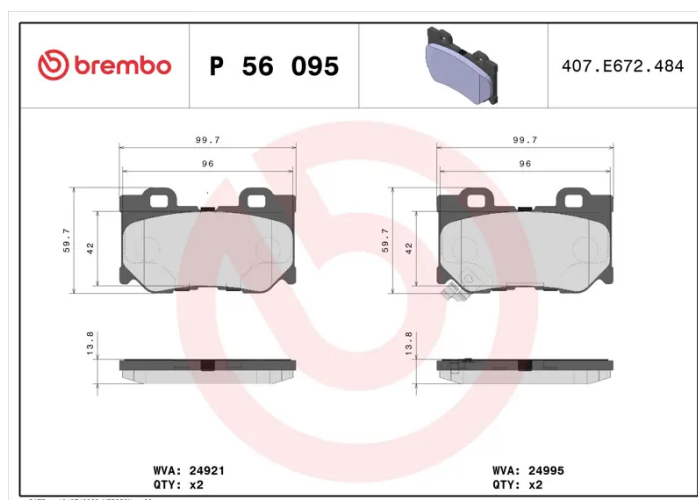

BRAKE PAD

P 56 095

The P 56 095 brake pad is synonymous with reliability

The Brembo brake pad guarantees ultimate safety when braking thanks to the use of more than 100 different compounds, designed according to the type of vehicle and use. Stopping distances reduced to a minimum, maximum driving comfort and silent operation are the most important features of Brembo materials. Brembo brake pads are supplied together with an extensive range of accessories and assembly kits for professional-standard installation.

- ✓ OE-equivalent
- ✓ Brembo quality
- ✓ ECE-R90 certificate
- ✓ Safety
- ✓ Performance
- ✓ Comfort

Technical specifications

EAN code 8020584108857	Axle Rear	Thickness 14 mm
Width 100 mm	Height 59 mm	Braking system Akebono
Wear indicator Acoustic	WVA number 24921,24995	Accessories With anti-squeal shim