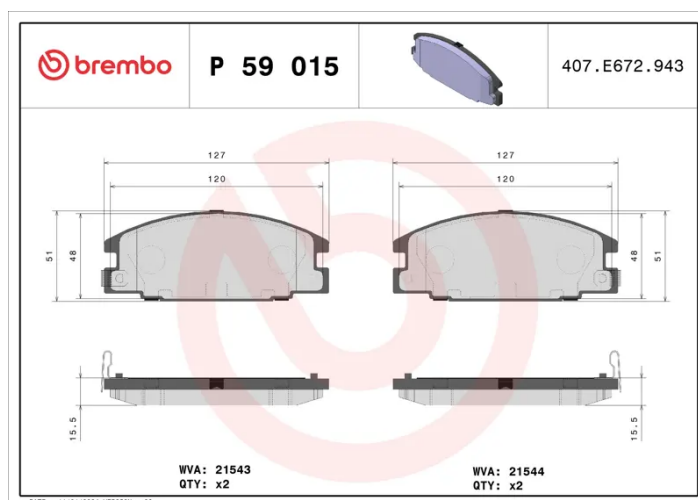

BRAKE PAD

P 59 015

The P 59 015 brake pad is synonymous with reliability

The Brembo brake pad guarantees ultimate safety when braking thanks to the use of more than 100 different compounds, designed according to the type of vehicle and use. Stopping distances reduced to a minimum, maximum driving comfort and silent operation are the most important features of Brembo materials. Brembo brake pads are supplied together with an extensive range of accessories and assembly kits for professional-standard installation.

- ✓ OE-equivalent
- ✓ Brembo quality
- ✓ ECE-R90 certificate
- ✓ Safety
- ✓ Performance
- ✓ Comfort

Technical specifications

EAN code 8020584055465	Axle Front	Thickness 17 mm
Width 127 mm	Height 49 mm	Braking system Akebono
Wear indicator Acoustic	WVA number 21543,21544	Accessories With anti-squeal shim