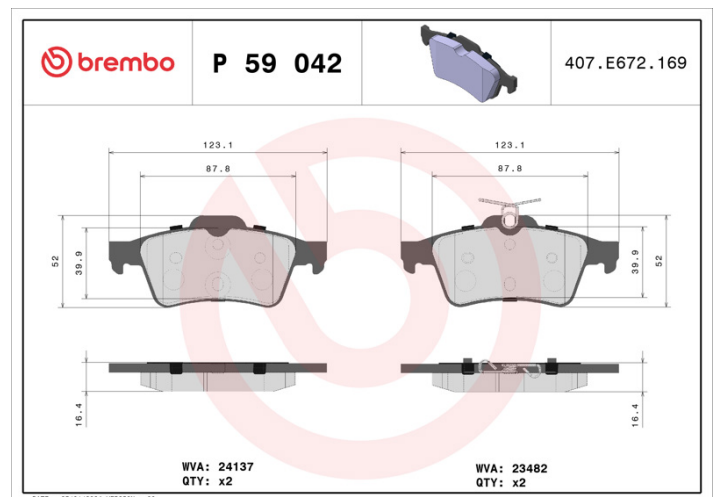

BRAKE PAD

P 59 042

The P 59 042 brake pad is synonymous with reliability

The Brembo brake pad guarantees ultimate safety when braking thanks to the use of more than 100 different compounds, designed according to the type of vehicle and use. Stopping distances reduced to a minimum, maximum driving comfort and silent operation are the most important features of Brembo materials. Brembo brake pads are supplied together with an extensive range of accessories and assembly kits for professional-standard installation.

- ✓ OE-equivalent
- ✓ Brembo quality
- ✓ ECE-R90 certificate
- ✓ Safety
- ✓ Performance
- ✓ Comfort

Technical specifications

EAN code	Axle	Thickness
8020584055731	Rear	17 mm
Width	Height	Braking system
123 mm	52 mm	Teves
Wear indicator	WVA number	
Prepared for wear indicator	24137,23482	