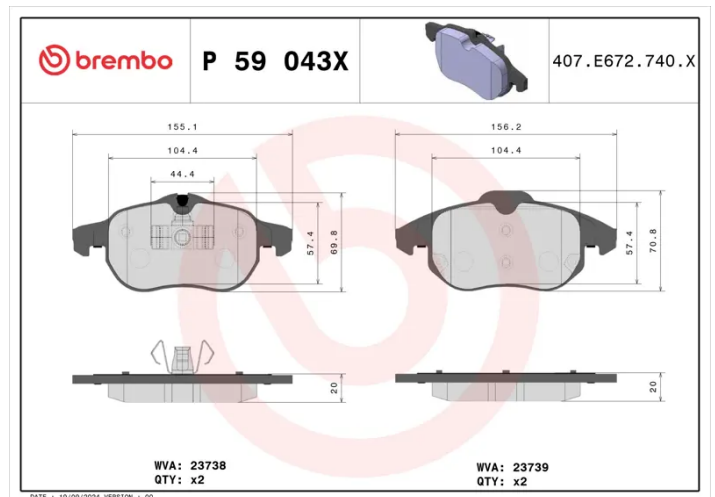

BRAKE PAD XTRA

P 59 043X

The P 59 043X Xtra brake pad is synonymous with reliability

Brembo Xtra brake pads, developed to enhance the advantages of the Xtra and Max discs, are made using the special BRM X L01 compound which consists of more than 30 different components. Compared with the compound used for original-equivalent pads, the new solution assures a higher friction coefficient, which translates to more precise and stable braking, at both high and low temperatures. All this makes for greater driving comfort and improved pedal modularity, without compromising the product's mileage output.

- ✓ OE-equivalent
- ✓ Brembo quality
- ✓ ECE-R90 certificate
- ✓ Safety
- ✓ Performance
- ✓ Sports driving

Technical specifications

EAN code 8020584069042	Axle Front	Thickness 21 mm
Width 155 mm	Height 70 mm	Braking system Teves
Wear indicator Prepared for wear indicator	WVA number 23739,23738	Accessories With anti-squeal shim