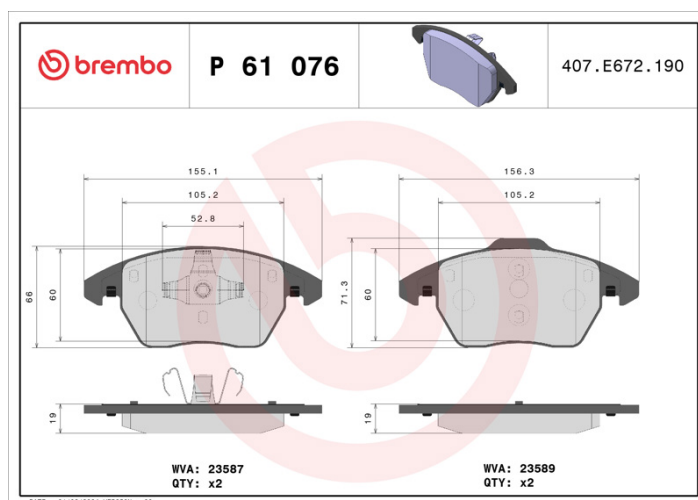

### Technical specifications

EAN code <b>8020584056523</b>	Axle <b>Front</b>	Thickness <b>19 mm</b>
Width <b>155 mm</b>	Height <b>66 mm</b>	Braking system <b>Teves</b>
Wear indicator <b>Without</b>	WVA number <b>24153,23589</b>	Accessories <b>With piston clip</b>