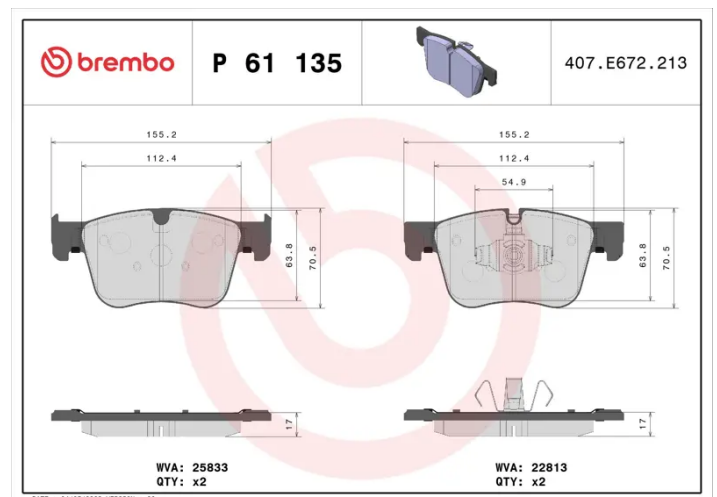

BRAKE PAD

P 61 135

The P 61 135 brake pad is synonymous with reliability

The Brembo brake pad guarantees ultimate safety when braking thanks to the use of more than 100 different compounds, designed according to the type of vehicle and use. Stopping distances reduced to a minimum, maximum driving comfort and silent operation are the most important features of Brembo materials. Brembo brake pads are supplied together with an extensive range of accessories and assembly kits for professional-standard installation.

- ✓ OE-equivalent
- ✓ Brembo quality
- ✓ ECE-R90 certificate
- ✓ Safety
- ✓ Performance
- ✓ Comfort

Technical specifications

EAN code 8020584068434	Axle Front	Thickness 17 mm
Width 155 mm	Height 70 mm	Braking system Teves
Wear indicator Prepared for wear indicator	WVA number 22813,25833	Accessories With piston clip