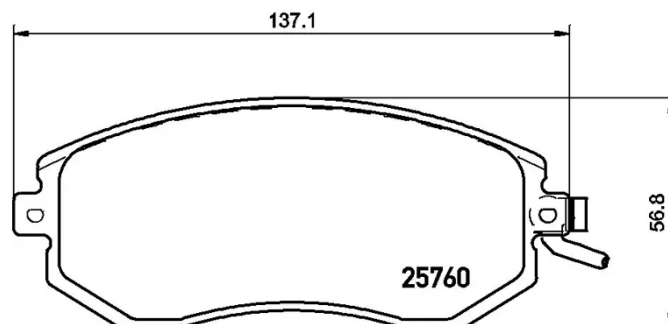

BRAKE PAD

P 78 021

The P 78 021 brake pad is synonymous with reliability

The Brembo brake pad guarantees ultimate safety when braking thanks to the use of more than 100 different compounds, designed according to the type of vehicle and use. Stopping distances reduced to a minimum, maximum driving comfort and silent operation are the most important features of Brembo materials. Brembo brake pads are supplied together with an extensive range of accessories and assembly kits for professional-standard installation.

- ✓ OE-equivalent
- ✓ Brembo quality
- ✓ ECE-R90 certificate
- ✓ Safety
- ✓ Performance
- ✓ Comfort
- ✓ With accessories

Technical specifications

EAN code 8020584111598	Axle Front	Thickness 17 mm
Width 137 mm	Height 57 mm	Braking system Tokico
Wear indicator Acoustic	WVA number 25760,25761	Accessories With accessories With anti-squeal shim With piston clip