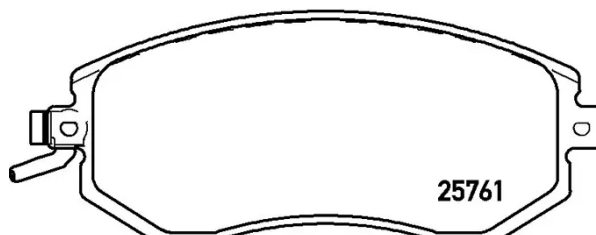

BRAKE PAD

P 78 021

The P 78 021 brake pad is synonymous with reliability

The Brembo brake pad guarantees ultimate safety when braking thanks to the use of more than 100 different compounds, designed according to the type of vehicle and use. Stopping distances reduced to a minimum, maximum driving comfort and silent operation are the most important features of Brembo materials. Brembo brake pads are supplied together with an extensive range of accessories and assembly kits for professional-standard installation.

- ✓ OE-equivalent
- ✓ Brembo quality
- ✓ ECE-R90 certificate
- ✓ Safety
- ✓ Performance
- ✓ Comfort
- ✓ With accessories

Technical specifications

EAN code 8020584111598	Axle Front	Thickness 17 mm
Width 137 mm	Height 57 mm	Braking system Tokico
Wear indicator Acoustic	WVA number 25760,25761	Accessories With accessories With anti-squeal shim With piston clip