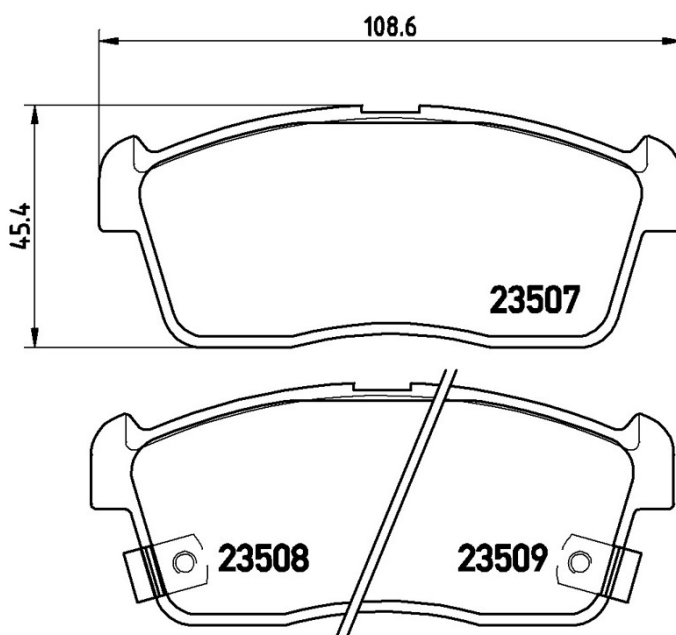

- ✓ OE-equivalent
- ✓ Brembo quality
- ✓ ECE-R90 certificate
- ✓ Safety
- ✓ Performance
- ✓ Comfort

Technical specifications

EAN code	Axle	Thickness
8020584057322	Front	15 mm
Width	Height	Braking system
109 mm	45 mm	Sumitomo
Wear indicator	WVA number	
Acoustic	23507,23508,23509	