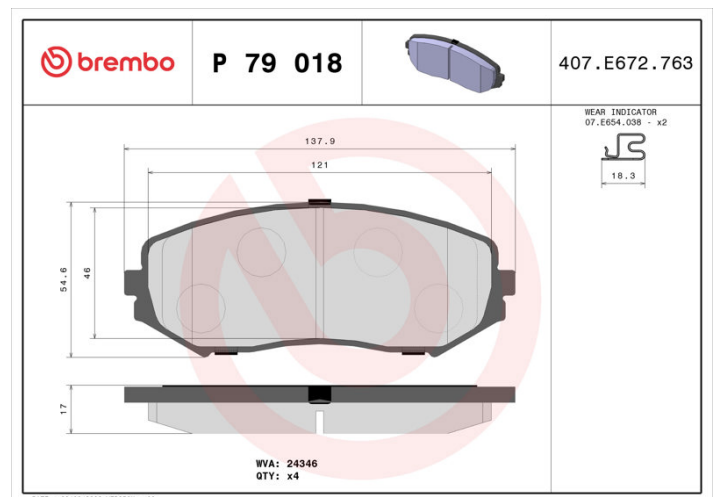

- ✓ OE-equivalent
- ✓ Brembo quality
- ✓ ECE-R90 certificate
- ✓ Safety
- ✓ Performance
- ✓ Comfort

Technical specifications

EAN code	Axle	Thickness
8020584062081	Front	17 mm
Width	Height	Braking system
138 mm	55 mm	Tokico
Wear indicator	WVA number	
Acoustic	24346	