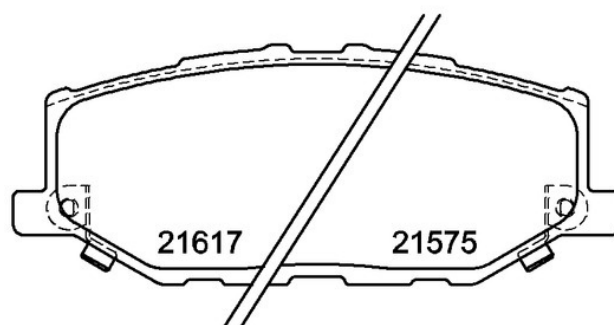

BRAKE PAD

P 79 040

The P 79 040 brake pad is synonymous with reliability

The Brembo brake pad guarantees ultimate safety when braking thanks to the use of more than 100 different compounds, designed according to the type of vehicle and use. Stopping distances reduced to a minimum, maximum driving comfort and silent operation are the most important features of Brembo materials. Brembo brake pads are supplied together with an extensive range of accessories and assembly kits for professional-standard installation.

- ✓ OE-equivalent
- ✓ Brembo quality
- ✓ ECE-R90 certificate
- ✓ Safety
- ✓ Performance
- ✓ Comfort

Technical specifications

EAN code	Axle	Thickness
8020584118269	Front	15 mm
Width	Height	Braking system
110 mm	44 mm	Sumitomo
Wear indicator	WVA number	Accessories
Acoustic	21575,21568,21617	With anti-squeal shim