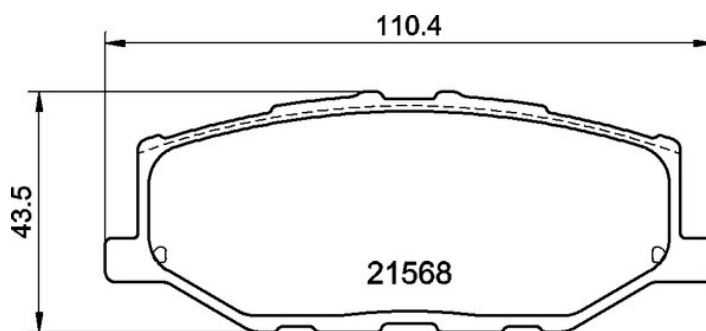

BRAKE PAD

P 79 040

The P 79 040 brake pad is synonymous with reliability

The Brembo brake pad guarantees ultimate safety when braking thanks to the use of more than 100 different compounds, designed according to the type of vehicle and use. Stopping distances reduced to a minimum, maximum driving comfort and silent operation are the most important features of Brembo materials. Brembo brake pads are supplied together with an extensive range of accessories and assembly kits for professional-standard installation.

- ✓ OE-equivalent
- ✓ Brembo quality
- ✓ ECE-R90 certificate
- ✓ Safety
- ✓ Performance
- ✓ Comfort

Technical specifications

EAN code	Axle	Thickness
8020584118269	Front	15 mm
Width	Height	Braking system
110 mm	44 mm	Sumitomo
Wear indicator	WVA number	Accessories
Acoustic	21575,21568,21617	With anti-squeal shim