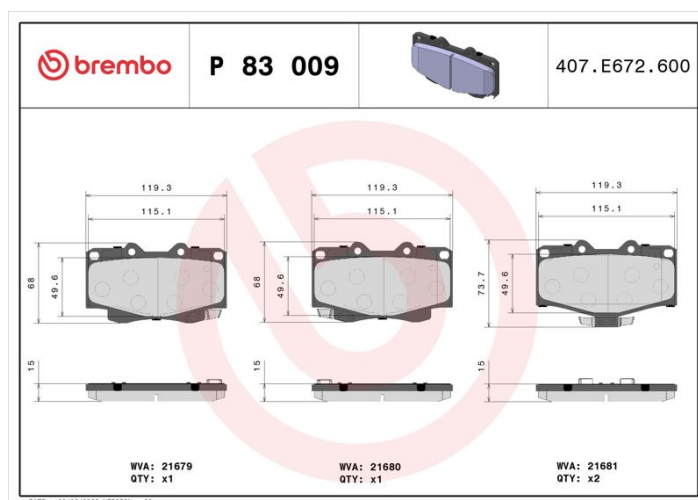

- ✓ OE-equivalent
- ✓ Brembo quality
- ✓ ECE-R90 certificate
- ✓ Safety
- ✓ Performance
- ✓ Comfort

Technical specifications

EAN code 8020584057445	Axle Front	Thickness 15 mm
Width 119 mm	Height 68 mm	Braking system Sumitomo
Wear indicator Acoustic	WVA number 21679,21680,21681	