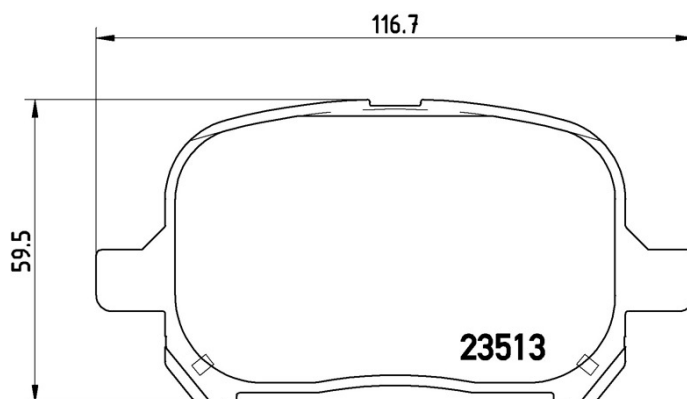

BRAKE PAD

P 83 040

The P 83 040 brake pad is synonymous with reliability

The Brembo brake pad guarantees ultimate safety when braking thanks to the use of more than 100 different compounds, designed according to the type of vehicle and use. Stopping distances reduced to a minimum, maximum driving comfort and silent operation are the most important features of Brembo materials. Brembo brake pads are supplied together with an extensive range of accessories and assembly kits for professional-standard installation.

- ✓ OE-equivalent
- ✓ Brembo quality
- ✓ ECE-R90 certificate
- ✓ Safety
- ✓ Performance
- ✓ Comfort

Technical specifications

EAN code	Axle	Thickness
8020584057759	Front	17 mm
Width	Height	Braking system
117 mm	60 mm	Akebono
Wear indicator	WVA number	
Acoustic	23513	