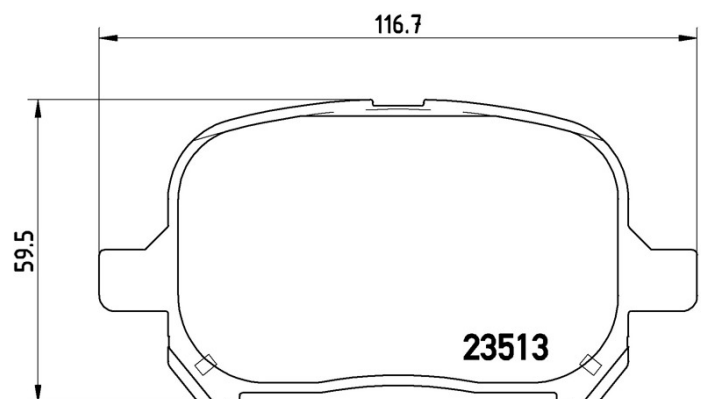

### Technical specifications

EAN code	Axle	Thickness
<b>8020584057759</b>	<b>Front</b>	<b>17 mm</b>
Width	Height	Braking system
<b>117 mm</b>	<b>60 mm</b>	<b>Akebono</b>
Wear indicator	WVA number	
<b>Acoustic</b>	<b>23513</b>	