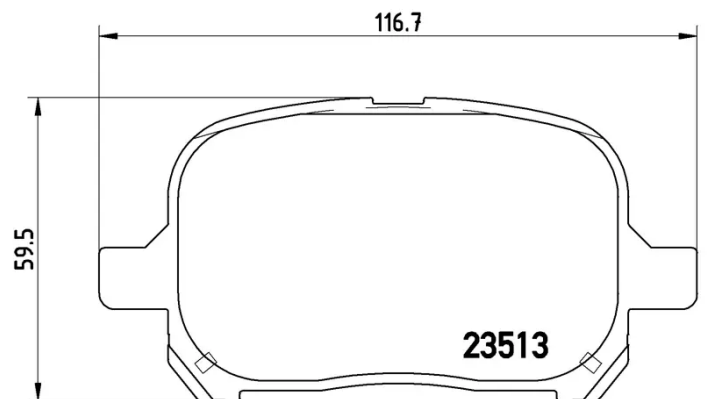

### Technical specifications

EAN code	Axle	Thickness
<b>8020584057759</b>	<b>Front</b>	<b>17 mm</b>
Width	Height	Braking system
<b>117 mm</b>	<b>60 mm</b>	<b>Akebono</b>
Wear indicator	WVA number	Accessories
<b>Acoustic</b>	<b>23513</b>	<b>With anti-squeal shim</b>