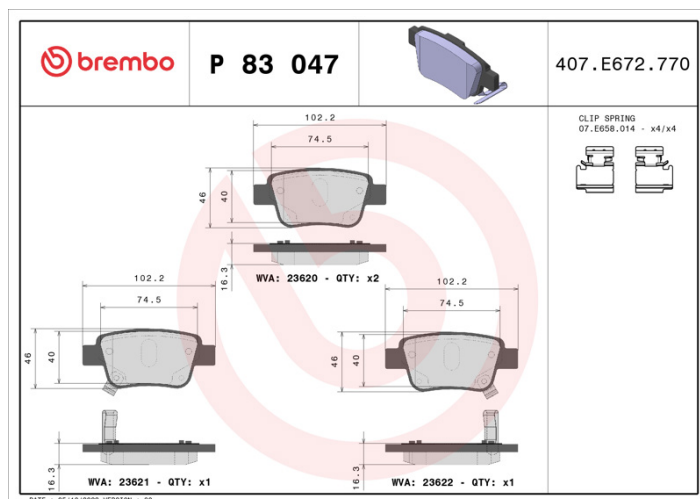

BRAKE PAD

P 83 047

The P 83 047 brake pad is synonymous with reliability

The Brembo brake pad guarantees ultimate safety when braking thanks to the use of more than 100 different compounds, designed according to the type of vehicle and use. Stopping distances reduced to a minimum, maximum driving comfort and silent operation are the most important features of Brembo materials. Brembo brake pads are supplied together with an extensive range of accessories and assembly kits for professional-standard installation.

- ✓ OE-equivalent
- ✓ Brembo quality
- ✓ ECE-R90 certificate
- ✓ Safety
- ✓ Performance
- ✓ Comfort
- ✓ With accessories

Technical specifications

EAN code 8020584057827	Axle Rear	Thickness 17 mm
Width 102 mm	Height 47 mm	Braking system Bosch
Wear indicator Acoustic	WVA number 23621,23620,23622	Accessories With accessories