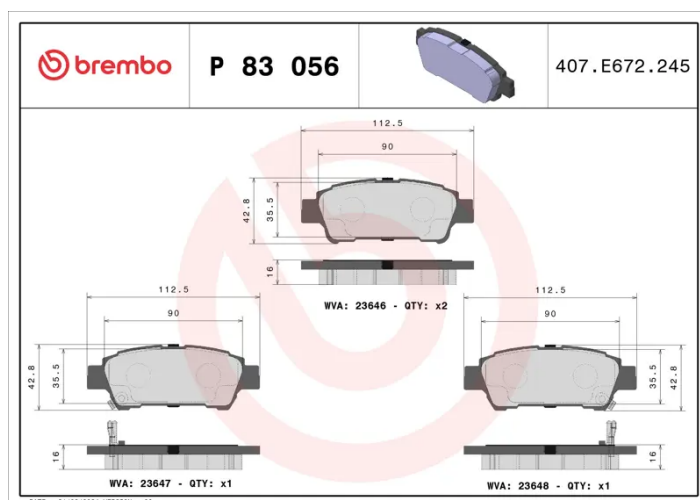

BRAKE PAD

P 83 056

The P 83 056 brake pad is synonymous with reliability

The Brembo brake pad guarantees ultimate safety when braking thanks to the use of more than 100 different compounds, designed according to the type of vehicle and use. Stopping distances reduced to a minimum, maximum driving comfort and silent operation are the most important features of Brembo materials. Brembo brake pads are supplied together with an extensive range of accessories and assembly kits for professional-standard installation.

- ✓ OE-equivalent
- ✓ Brembo quality
- ✓ ECE-R90 certificate
- ✓ Safety
- ✓ Performance
- ✓ Comfort

Technical specifications

EAN code 8020584057919	Axle Rear	Thickness 16 mm
Width 113 mm	Height 43 mm	Braking system Sumitomo
Wear indicator Acoustic	WVA number 23646,23647,23648	Accessories With anti-squeal shim