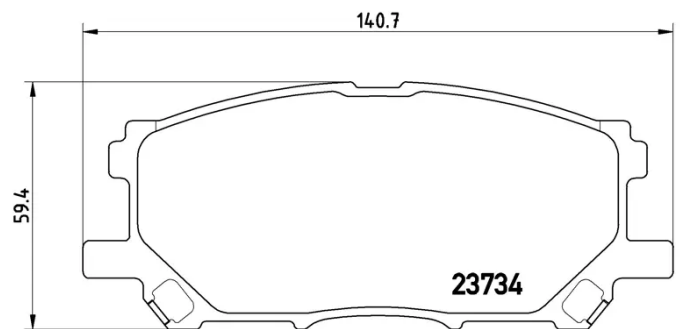

### Technical specifications

|                      |                    |                              |
|----------------------|--------------------|------------------------------|
| EAN code             | Axle               | Thickness                    |
| <b>8020584058022</b> | <b>Front</b>       | <b>17 mm</b>                 |
| Width                | Height             | Braking system               |
| <b>141 mm</b>        | <b>59 mm</b>       | <b>Akebono</b>               |
| Wear indicator       | WVA number         | Accessories                  |
| <b>Acoustic</b>      | <b>23734,23989</b> | <b>With anti-squeal shim</b> |