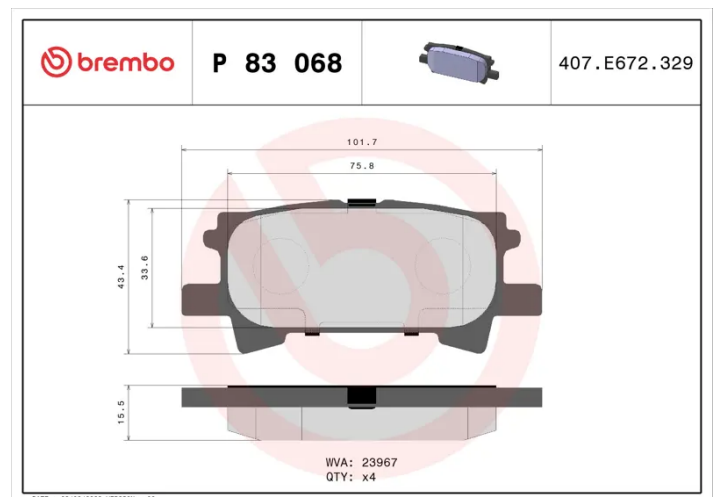

BRAKE PAD

P 83 068

The P 83 068 brake pad is synonymous with reliability

The Brembo brake pad guarantees ultimate safety when braking thanks to the use of more than 100 different compounds, designed according to the type of vehicle and use. Stopping distances reduced to a minimum, maximum driving comfort and silent operation are the most important features of Brembo materials. Brembo brake pads are supplied together with an extensive range of accessories and assembly kits for professional-standard installation.

- ✓ OE-equivalent
- ✓ Brembo quality
- ✓ ECE-R90 certificate
- ✓ Safety
- ✓ Performance
- ✓ Comfort

Technical specifications

EAN code 8020584058039	Axle Rear	Thickness 15 mm
Width 102 mm	Height 44 mm	Braking system Sumitomo
Wear indicator Without	WVA number 23967	Accessories With anti-squeal shim