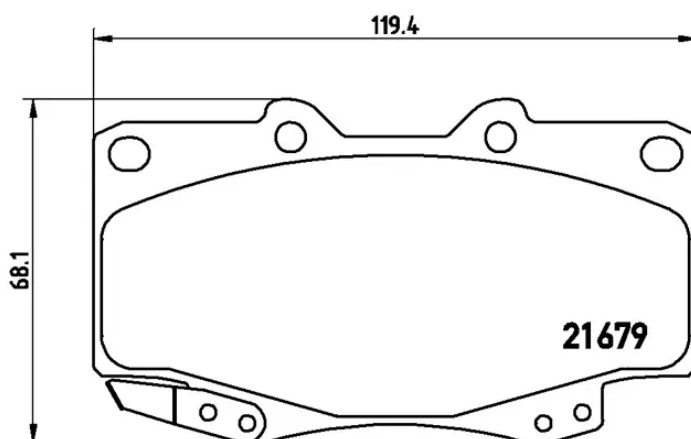

BRAKE PAD

P 83 069

The P 83 069 brake pad is synonymous with reliability

The Brembo brake pad guarantees ultimate safety when braking thanks to the use of more than 100 different compounds, designed according to the type of vehicle and use. Stopping distances reduced to a minimum, maximum driving comfort and silent operation are the most important features of Brembo materials. Brembo brake pads are supplied together with an extensive range of accessories and assembly kits for professional-standard installation.

- ✓ OE-equivalent
- ✓ Brembo quality
- ✓ ECE-R90 certificate
- ✓ Safety
- ✓ Performance
- ✓ Comfort

Technical specifications

EAN code 8020584059692	Axle Front	Thickness 15 mm
Width 119 mm	Height 68 mm	Braking system Sumitomo
Wear indicator Acoustic	WVA number 21679,21680	Accessories With anti-squeal shim