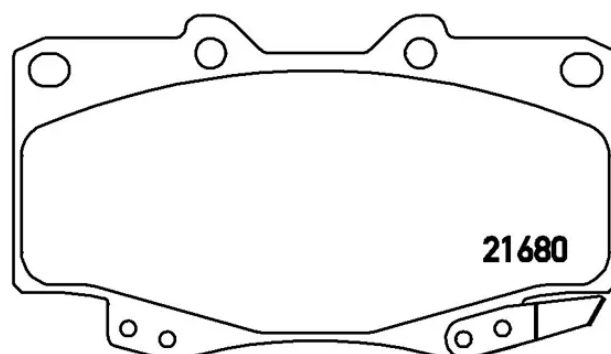

BRAKE PAD

P 83 069

The P 83 069 brake pad is synonymous with reliability

The Brembo brake pad guarantees ultimate safety when braking thanks to the use of more than 100 different compounds, designed according to the type of vehicle and use. Stopping distances reduced to a minimum, maximum driving comfort and silent operation are the most important features of Brembo materials. Brembo brake pads are supplied together with an extensive range of accessories and assembly kits for professional-standard installation.

- ✓ OE-equivalent
- ✓ Brembo quality
- ✓ ECE-R90 certificate
- ✓ Safety
- ✓ Performance
- ✓ Comfort

Technical specifications

EAN code 8020584059692	Axle Front	Thickness 15 mm
Width 119 mm	Height 68 mm	Braking system Sumitomo
Wear indicator Acoustic	WVA number 21679,21680	Accessories With anti-squeal shim