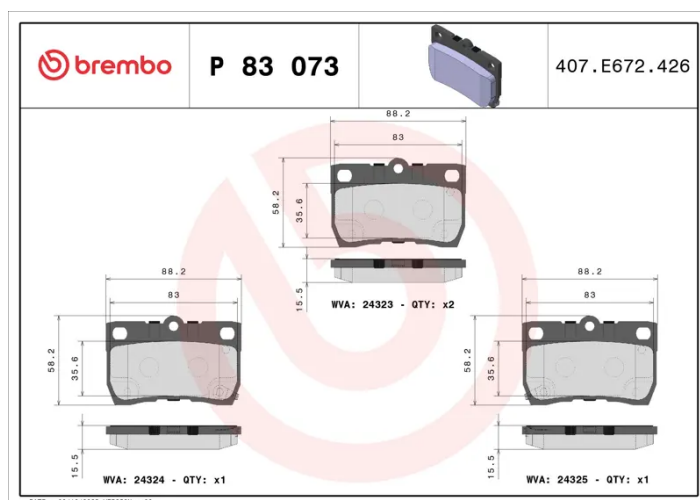

### Technical specifications

EAN code <b>8020584062111</b>	Axle <b>Rear</b>	Thickness <b>16 mm</b>
Width <b>88 mm</b>	Height <b>58 mm</b>	Braking system <b>NBK</b>
Wear indicator <b>Acoustic</b>	WVA number <b>24323,24324,24325</b>	Accessories <b>With anti-squeal shim</b>