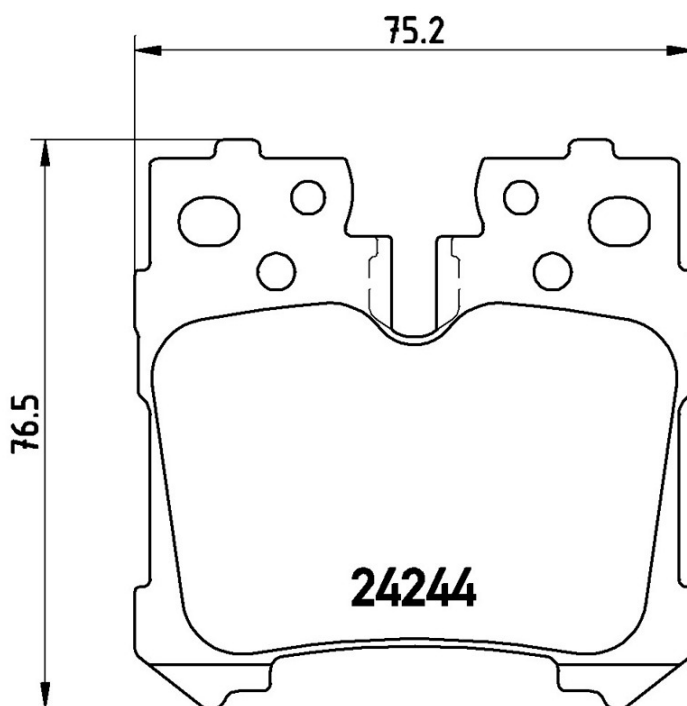

BRAKE PAD

P 83 076

The P 83 076 brake pad is synonymous with reliability

The Brembo brake pad guarantees ultimate safety when braking thanks to the use of more than 100 different compounds, designed according to the type of vehicle and use. Stopping distances reduced to a minimum, maximum driving comfort and silent operation are the most important features of Brembo materials. Brembo brake pads are supplied together with an extensive range of accessories and assembly kits for professional-standard installation.

- ✓ OE-equivalent
- ✓ Brembo quality
- ✓ ECE-R90 certificate
- ✓ Safety
- ✓ Performance
- ✓ Comfort

Technical specifications

EAN code	Axle	Thickness
8020584062142	Rear	19 mm
Width	Height	Braking system
75 mm	77 mm	Advics
Wear indicator	WVA number	
Prepared for wear indicator	24244	