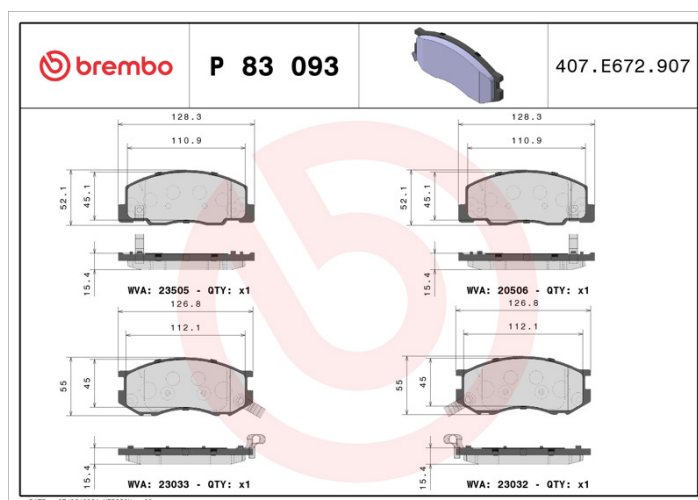

BRAKE PAD

P 83 093

The P 83 093 brake pad is synonymous with reliability

The Brembo brake pad guarantees ultimate safety when braking thanks to the use of more than 100 different compounds, designed according to the type of vehicle and use. Stopping distances reduced to a minimum, maximum driving comfort and silent operation are the most important features of Brembo materials. Brembo brake pads are supplied together with an extensive range of accessories and assembly kits for professional-standard installation.

- ✓ OE-equivalent
- ✓ Brembo quality
- ✓ ECE-R90 certificate
- ✓ Safety
- ✓ Performance
- ✓ Comfort

Technical specifications

EAN code	Axle	Thickness
8020584062319	Front	16 mm
Width	Height	Braking system
127 mm	52 mm	Akebono
Wear indicator	WVA number	
Acoustic	23032,23033,23505,23506	