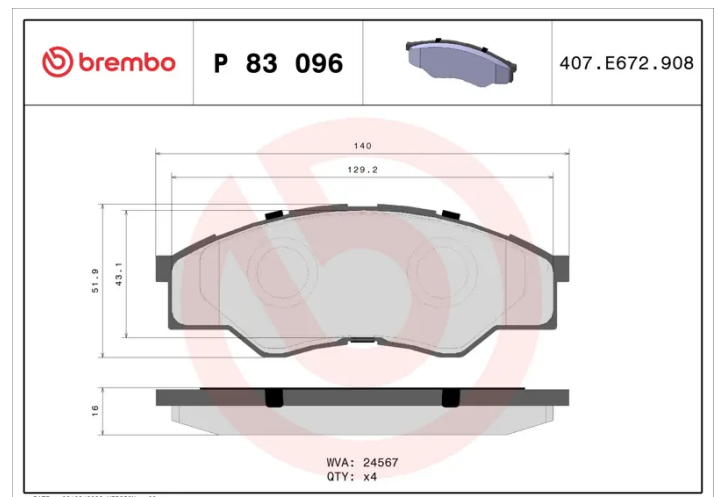

BRAKE PAD

P 83 096

The P 83 096 brake pad is synonymous with reliability

The Brembo brake pad guarantees ultimate safety when braking thanks to the use of more than 100 different compounds, designed according to the type of vehicle and use. Stopping distances reduced to a minimum, maximum driving comfort and silent operation are the most important features of Brembo materials. Brembo brake pads are supplied together with an extensive range of accessories and assembly kits for professional-standard installation.

- ✓ OE-equivalent
- ✓ Brembo quality
- ✓ ECE-R90 certificate
- ✓ Safety
- ✓ Performance
- ✓ Comfort

Technical specifications

EAN code 8020584062340	Axle Front	Thickness 16 mm
Width 140 mm	Height 52 mm	Braking system Advics
Wear indicator Without	WVA number 24567	Accessories With anti-squeal shim