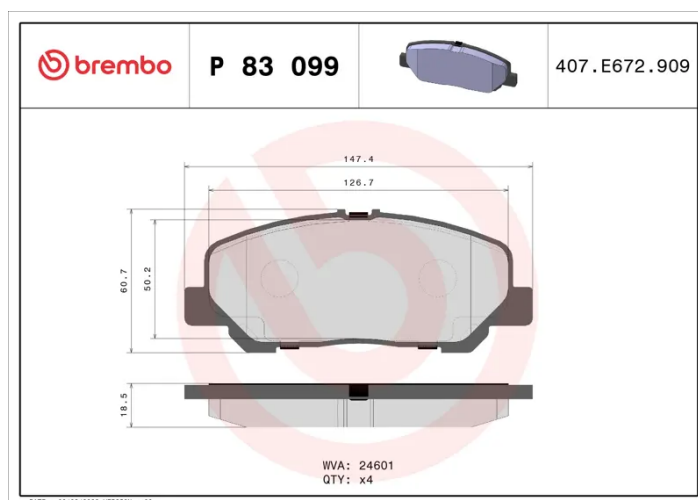

BRAKE PAD

P 83 099

The P 83 099 brake pad is synonymous with reliability

The Brembo brake pad guarantees ultimate safety when braking thanks to the use of more than 100 different compounds, designed according to the type of vehicle and use. Stopping distances reduced to a minimum, maximum driving comfort and silent operation are the most important features of Brembo materials. Brembo brake pads are supplied together with an extensive range of accessories and assembly kits for professional-standard installation.

- ✓ OE-equivalent
- ✓ Brembo quality
- ✓ ECE-R90 certificate
- ✓ Safety
- ✓ Performance
- ✓ Comfort

Technical specifications

EAN code 8020584062371	Axle Front	Thickness 18 mm
Width 148 mm	Height 61 mm	Braking system Akebono
Wear indicator Prepared for wear indicator	WVA number 24601	Accessories With anti-squeal shim