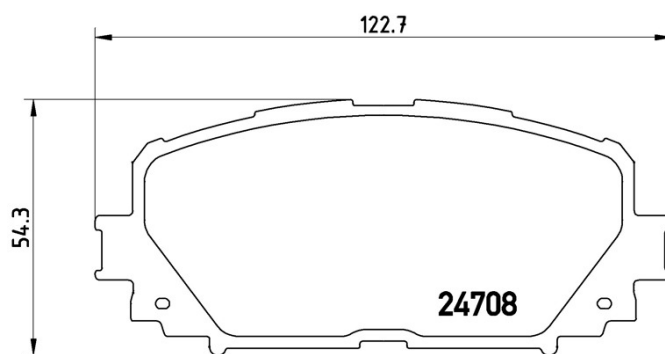

BRAKE PAD

P 83 101

The P 83 101 brake pad is synonymous with reliability

The Brembo brake pad guarantees ultimate safety when braking thanks to the use of more than 100 different compounds, designed according to the type of vehicle and use. Stopping distances reduced to a minimum, maximum driving comfort and silent operation are the most important features of Brembo materials. Brembo brake pads are supplied together with an extensive range of accessories and assembly kits for professional-standard installation.

- ✓ OE-equivalent
- ✓ Brembo quality
- ✓ ECE-R90 certificate
- ✓ Safety
- ✓ Performance
- ✓ Comfort

Technical specifications

EAN code	Axle	Thickness
8020584062395	Front	18 mm
Width	Height	Braking system
123 mm	54 mm	Advics
Wear indicator	WVA number	
Without	24708	