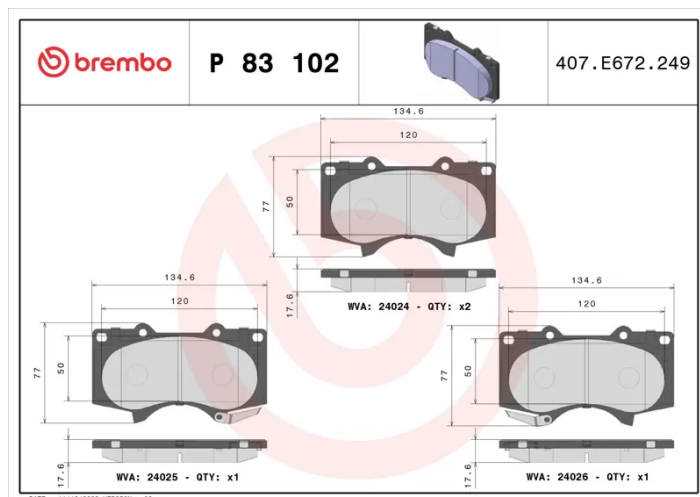

BRAKE PAD

P 83 102

The P 83 102 brake pad is synonymous with reliability

The Brembo brake pad guarantees ultimate safety when braking thanks to the use of more than 100 different compounds, designed according to the type of vehicle and use. Stopping distances reduced to a minimum, maximum driving comfort and silent operation are the most important features of Brembo materials. Brembo brake pads are supplied together with an extensive range of accessories and assembly kits for professional-standard installation.

- ✓ OE-equivalent
- ✓ Brembo quality
- ✓ ECE-R90 certificate
- ✓ Safety
- ✓ Performance
- ✓ Comfort

Technical specifications

EAN code 8020584062401	Axle Front	Thickness 17 mm
Width 135 mm	Height 77 mm	Braking system Sumitomo
Wear indicator Acoustic	WVA number 24024,24025,24026	Accessories With anti-squeal shim