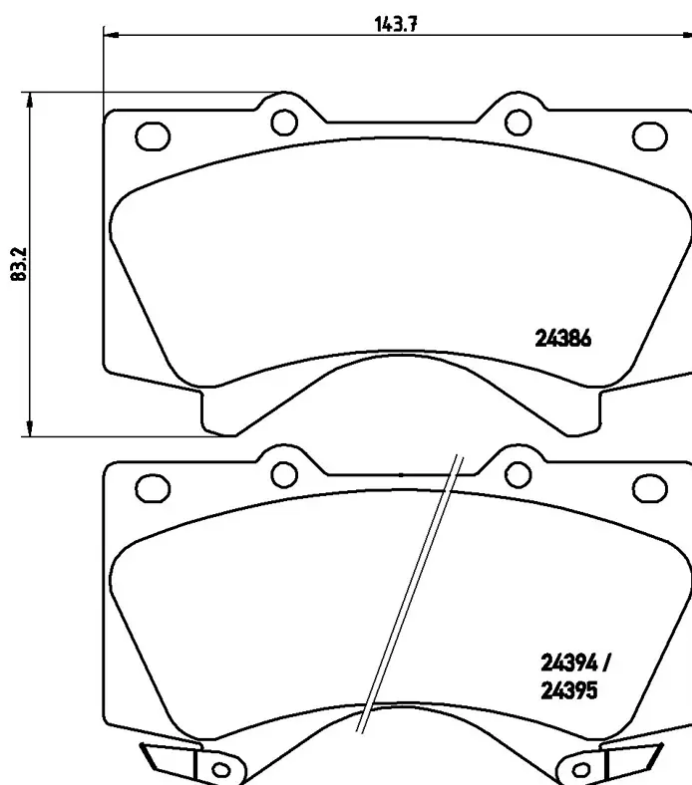

BRAKE PAD

P 83 107

The P 83 107 brake pad is synonymous with reliability

The Brembo brake pad guarantees ultimate safety when braking thanks to the use of more than 100 different compounds, designed according to the type of vehicle and use. Stopping distances reduced to a minimum, maximum driving comfort and silent operation are the most important features of Brembo materials. Brembo brake pads are supplied together with an extensive range of accessories and assembly kits for professional-standard installation.

- ✓ OE-equivalent
- ✓ Brembo quality
- ✓ ECE-R90 certificate
- ✓ Safety
- ✓ Performance
- ✓ Comfort

Technical specifications

EAN code	Axle	Thickness
8020584090930	Front	18 mm
Width	Height	Braking system
144 mm	83 mm	Advics
Wear indicator	WVA number	Accessories
Acoustic	24386,24394,24395	With anti-squeal shim