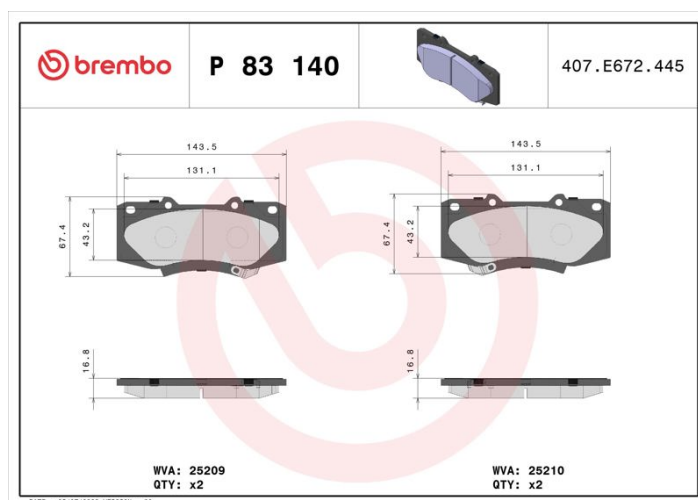

BRAKE PAD

P 83 140

The P 83 140 brake pad is synonymous with reliability

The Brembo brake pad guarantees ultimate safety when braking thanks to the use of more than 100 different compounds, designed according to the type of vehicle and use. Stopping distances reduced to a minimum, maximum driving comfort and silent operation are the most important features of Brembo materials. Brembo brake pads are supplied together with an extensive range of accessories and assembly kits for professional-standard installation.

- ✓ OE-equivalent
- ✓ Brembo quality
- ✓ ECE-R90 certificate
- ✓ Safety
- ✓ Performance
- ✓ Comfort

Technical specifications

EAN code 8020584103869	Axle Front	Thickness 17 mm
Width 143 mm	Height 67 mm	Braking system Advics
Wear indicator Acoustic	WVA number 25210,25209	