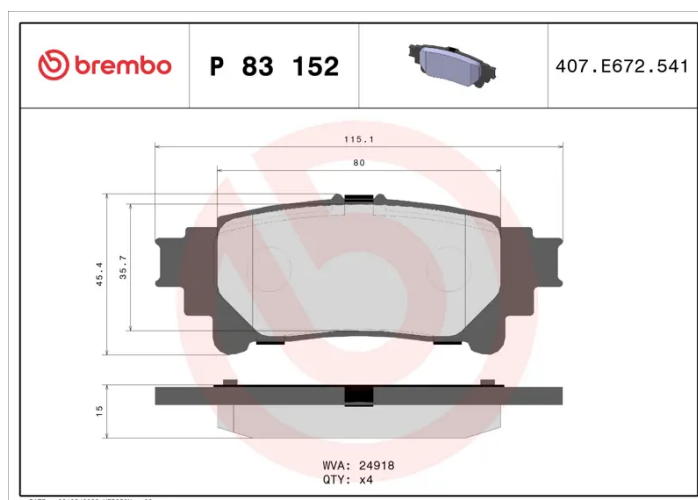

BRAKE PAD

P 83 152

The P 83 152 brake pad is synonymous with reliability

The Brembo brake pad guarantees ultimate safety when braking thanks to the use of more than 100 different compounds, designed according to the type of vehicle and use. Stopping distances reduced to a minimum, maximum driving comfort and silent operation are the most important features of Brembo materials. Brembo brake pads are supplied together with an extensive range of accessories and assembly kits for professional-standard installation.

- ✓ OE-equivalent
- ✓ Brembo quality
- ✓ ECE-R90 certificate
- ✓ Safety
- ✓ Performance
- ✓ Comfort

Technical specifications

EAN code	Axle	Thickness
8020584110843	Rear	15 mm
Width	Height	Braking system
115 mm	46 mm	Akebono
Wear indicator	WVA number	Accessories
Without	24918	With anti-squeal shim