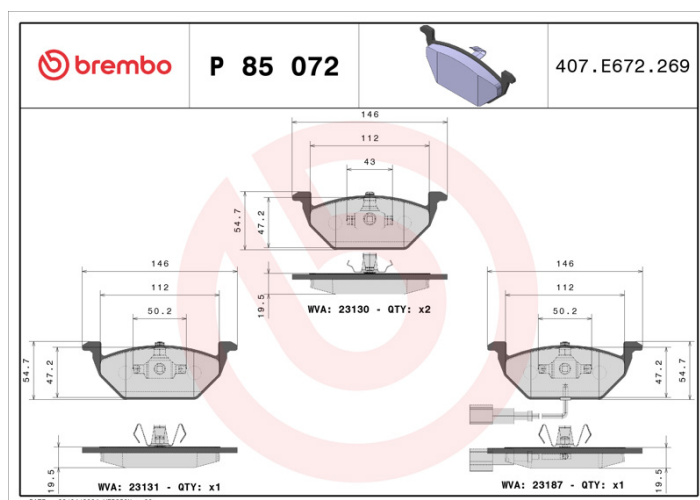

BRAKE PAD

P 85 072

The P 85 072 brake pad is synonymous with reliability

The Brembo brake pad guarantees ultimate safety when braking thanks to the use of more than 100 different compounds, designed according to the type of vehicle and use. Stopping distances reduced to a minimum, maximum driving comfort and silent operation are the most important features of Brembo materials. Brembo brake pads are supplied together with an extensive range of accessories and assembly kits for professional-standard installation.

- ✓ OE-equivalent
- ✓ Brembo quality
- ✓ ECE-R90 certificate
- ✓ Safety
- ✓ Performance
- ✓ Comfort

Technical specifications

EAN code 8020584058756	Axle Front	Thickness 20 mm
Width 146 mm	Height 55 mm	Braking system Teves
Wear indicator Electric	WVA number 23130,23187,23131	Accessories With piston clip