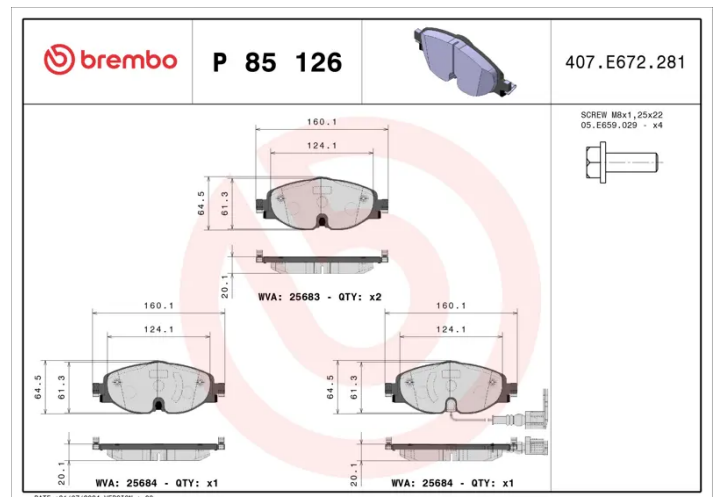

### Technical specifications

EAN code <b>8020584103999</b>	Axle <b>Front</b>	Thickness <b>20 mm</b>
Width <b>160 mm</b>	Height <b>65 mm</b>	Braking system <b>TRW</b>
Wear indicator <b>Electric</b>	WVA number <b>25684,25683</b>	Accessories <b>With brake caliper bolts</b> <b>With accessories</b> <b>With anti-squeal shim</b>