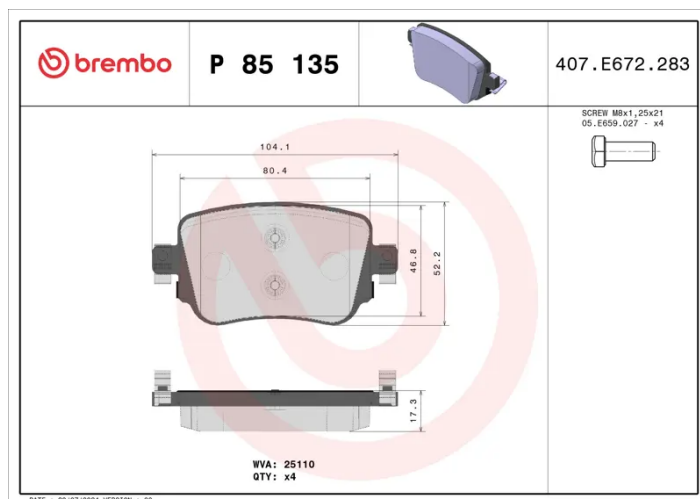

## P 85 135

The P 85 135 brake pad is synonymous with reliability

The Brembo brake pad guarantees ultimate safety when braking thanks to the use of more than 100 different compounds, designed according to the type of vehicle and use. Stopping distances reduced to a minimum, maximum driving comfort and silent operation are the most important features of Brembo materials. Brembo brake pads are supplied together with an extensive range of accessories and assembly kits for professional-standard installation.

### Technical specifications

EAN code <b>8020584110867</b>	Axle <b>Rear</b>	Thickness <b>18 mm</b>
Width <b>104 mm</b>	Height <b>52 mm</b>	Braking system <b>Lucas</b>
Wear indicator <b>Without</b>	WVA number <b>25110</b>	Accessories <b>With accessories</b> <b>With anti-squeal shim</b> <b>With brake caliper bolts</b>