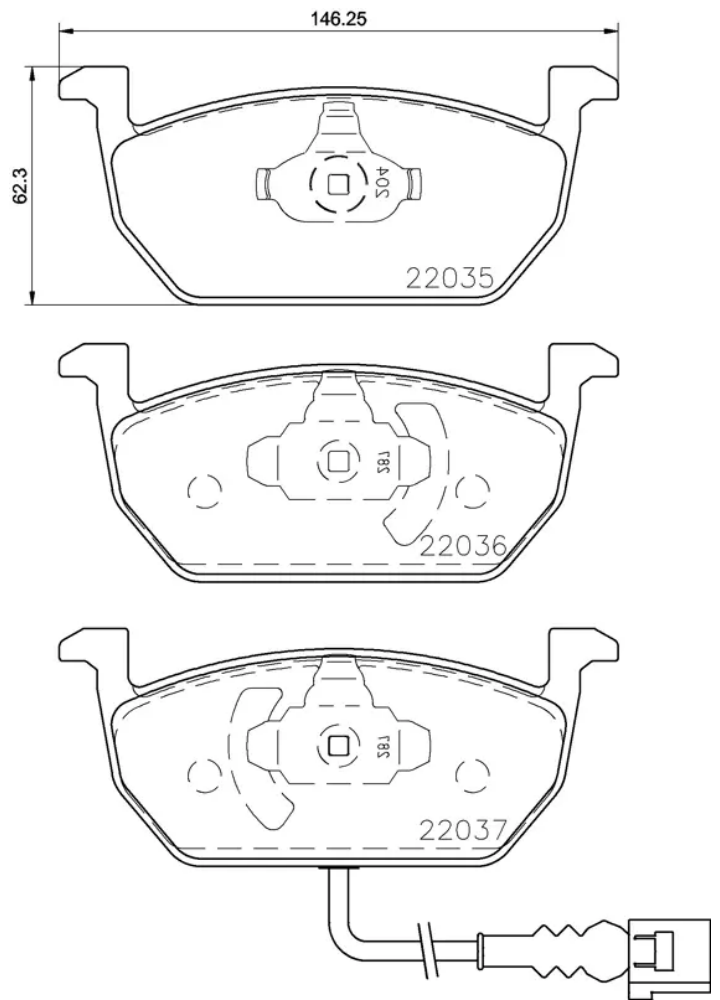

BRAKE PAD

P 85 137

The P 85 137 brake pad is synonymous with reliability

The Brembo brake pad guarantees ultimate safety when braking thanks to the use of more than 100 different compounds, designed according to the type of vehicle and use. Stopping distances reduced to a minimum, maximum driving comfort and silent operation are the most important features of Brembo materials. Brembo brake pads are supplied together with an extensive range of accessories and assembly kits for professional-standard installation.

- ✓ OE-equivalent
- ✓ Brembo quality
- ✓ ECE-R90 certificate
- ✓ Safety
- ✓ Performance
- ✓ Comfort

Technical specifications

EAN code	Axle	Thickness
8020584112502	Front	17 mm
Width	Height	Braking system
146 mm	62 mm	Teves
Wear indicator	WVA number	Accessories
Electric	22035,22036,22037	With piston clip