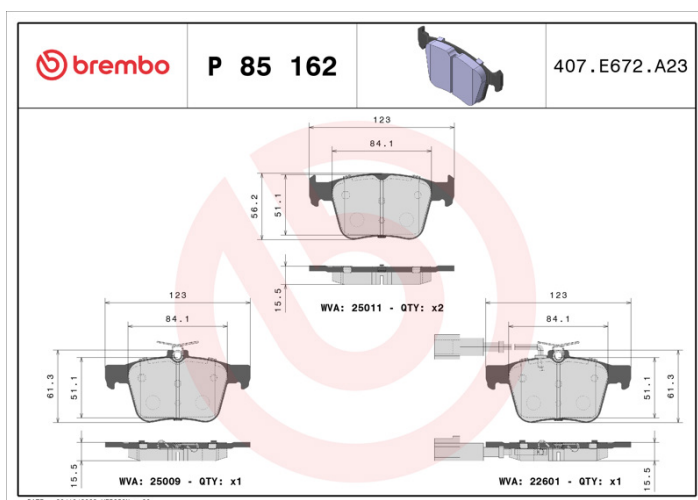

BRAKE PAD

P 85 162

The P 85 162 brake pad is synonymous with reliability

The Brembo brake pad guarantees ultimate safety when braking thanks to the use of more than 100 different compounds, designed according to the type of vehicle and use. Stopping distances reduced to a minimum, maximum driving comfort and silent operation are the most important features of Brembo materials. Brembo brake pads are supplied together with an extensive range of accessories and assembly kits for professional-standard installation.

- ✓ OE-equivalent
- ✓ Brembo quality
- ✓ ECE-R90 certificate
- ✓ Safety
- ✓ Performance
- ✓ Comfort

Technical specifications

EAN code	Axle	Thickness
8020584084816	Rear	16 mm
Width	Height	Braking system
123 mm	56 mm	Teves
Wear indicator	WVA number	
Electric	25011,25009,22601	