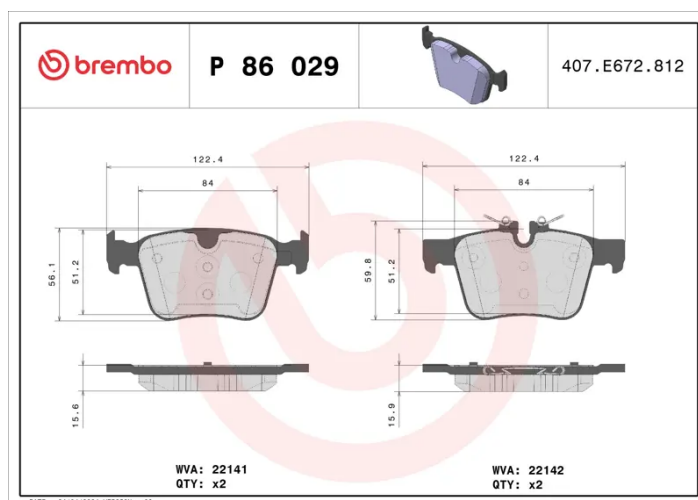

BRAKE PAD

P 86 029

The P 86 029 brake pad is synonymous with reliability

The Brembo brake pad guarantees ultimate safety when braking thanks to the use of more than 100 different compounds, designed according to the type of vehicle and use. Stopping distances reduced to a minimum, maximum driving comfort and silent operation are the most important features of Brembo materials. Brembo brake pads are supplied together with an extensive range of accessories and assembly kits for professional-standard installation.

- ✓ OE-equivalent
- ✓ Brembo quality
- ✓ ECE-R90 certificate
- ✓ Safety
- ✓ Performance
- ✓ Comfort

Technical specifications

EAN code 8020584087282	Axle Front and rear	Thickness 16 mm
Width 122 mm	Height 56 mm	Braking system Teves
Wear indicator Prepared for wear indicator	WVA number 22142,22141	Accessories With anti-squeal shim