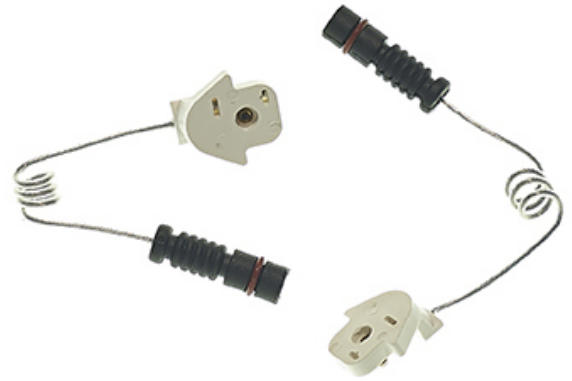

BRAKE PAD ACCESSORY

A 00 275

The A 00 275 brake pad accessory is synonymous with reliability

Brembo brake pad accessories allow for quick and safe replacement of Brembo brake pads. Replacing the accessories concurrently with the brake pads guarantees safe and silent braking system operation.

- ✓ OE-equivalent
- ✓ Brembo quality
- ✓ Safety
- ✓ Quick assembly

Technical specifications

EAN code	Axle	Length
8020584066072	Front	150 mm

Type
Wear indicator

COMPATIBLE VEHICLES

COMPATIBLE OE PART NUMBERS