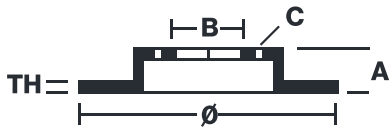

SPORT | TY3 BRAKE DISC

59.E115.29

The 59.E115.29 brake disc is synonymous with reliability

Type-3 slotting used to distinguish the Brembo SPORT | TY3 brake disc is widely used in professional motorsports. It therefore offers superior initial response with excellent release characteristics, improving braking performance while giving the vehicle an aggressive appearance. The Brembo logo on the braking surface adds an exclusive and unique touch to the vehicle. The SPORT | TY3 brake discs are plug-and-play since they replace OE discs directly.

- ✓ OE-equivalent
- ✓ Brembo quality
- ✓ ECE-R90 certificate
- ✓ Safety
- ✓ Performance
- ✓ Comfort
- ✓ Sports driving
- ✓ Sparty look

Technical specifications

Diameter	Thickness (TH)	Height (A)
257 mm	22 mm	41 mm
Number of holes (C)	Brake disc type	Centering
4	Solid	60 mm
Min. thickness	Tightening torque	Axle
20,5 mm	98 Nm	Front
Units per box	EAN code	
1	8020584606025	

brembo 59.E115.29

DIMENSIONI	257 x 22mm
MIN TH	20mm
WEIGHT	5,07kg

Date: 2011/2023 | Version: 3.00