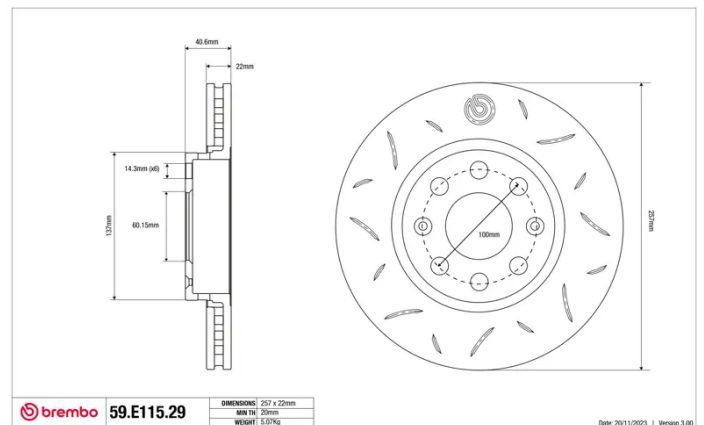

SPORT | TY3 BRAKE DISC

59.E115.29

The 59.E115.29 brake disc is synonymous with reliability

Type-3 slotting used to distinguish the Brembo SPORT | TY3 brake disc is widely used in professional motorsports. It therefore offers superior initial response with excellent release characteristics, improving braking performance while giving the vehicle an aggressive appearance. The Brembo logo on the braking surface adds an exclusive and unique touch to the vehicle. The SPORT | TY3 brake discs are plug-and-play since they replace OE discs directly.

- ✓ OE-equivalent
- ✓ Brembo quality
- ✓ ECE-R90 certificate
- ✓ Safety
- ✓ Performance
- ✓ Comfort
- ✓ Sports driving
- ✓ Sparty look

Technical specifications

Diameter	Thickness (TH)	Height (A)
257 mm	22 mm	41 mm
Number of holes (C)	Brake disc type	Centering
4	Solid	60 mm
Min. thickness	Tightening torque	Axle
20,5 mm	98 Nm	Front
Units per box	EAN code	
1	8020584606025	

brembo 59.E115.29

DIMENSIONI	257 x 22mm
MIN TH	20mm
WEIGHT	5,07kg

Date: 2011/2023 | Version: 3.00