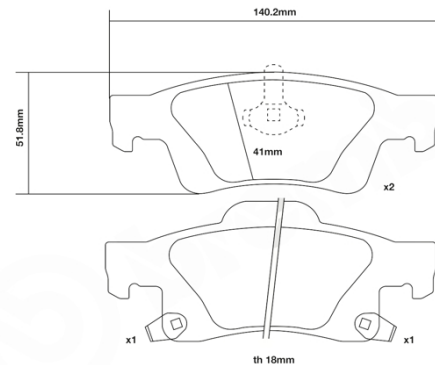

Technical specifications

Width **140** mm Thickness **18** mm

WVA number **25196,25197,25198** Axle **Rear**

EAN code **8020584604113**