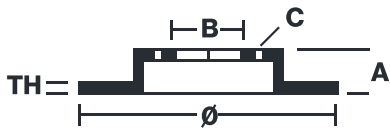

168B407D6

The 168B407D6 brake disc is synonymous with reliability

- ✓ OE-equivalent
- ✓ Brembo quality
- ✓ Safety
- ✓ Performance
- ✓ Durability
- ✓ Sports driving

Technical specifications

| | | |
|---------------|------------------|-----------------|
| Diameter Ø | Thickness (TH) | Number of holes |
| 305 mm | 5 mm | 5 |
| Hole diameter | Centering (B) | Brake disc type |
| 14 mm | 181 mm | Fixed |
| Surface width | Holes fixing (C) | |
| | 14 mm | |
| Units per box | | |
| 1 | | |