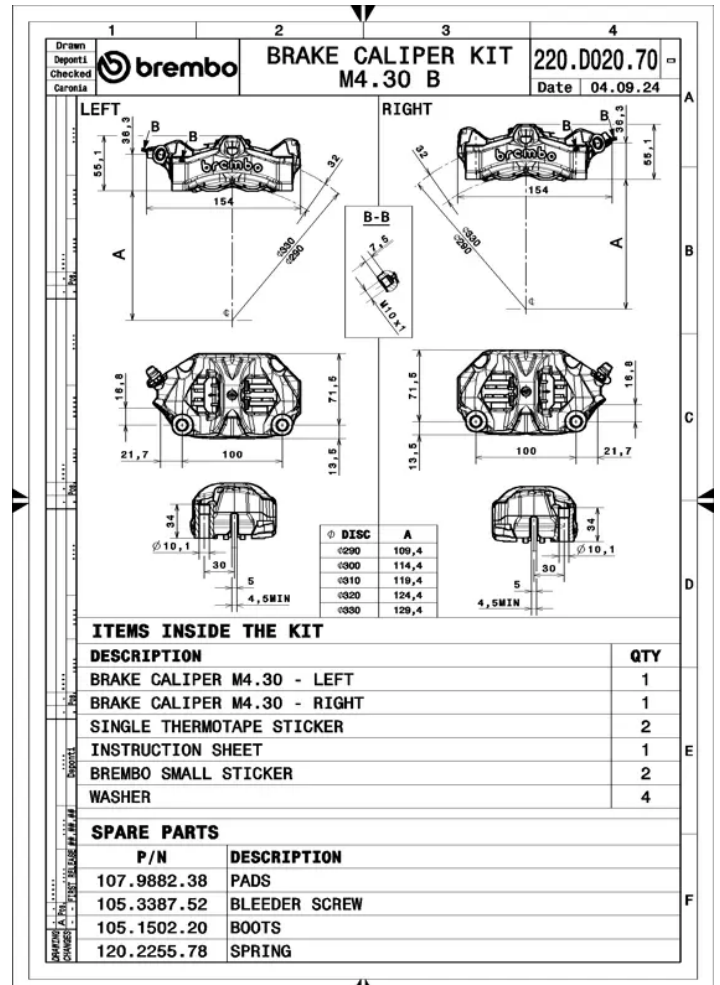

## Technical specifications

Surface width  
**32-34** mm

Pads included  
**No**

Units per box  
**0**

**COMPATIBLE VEHICLES**